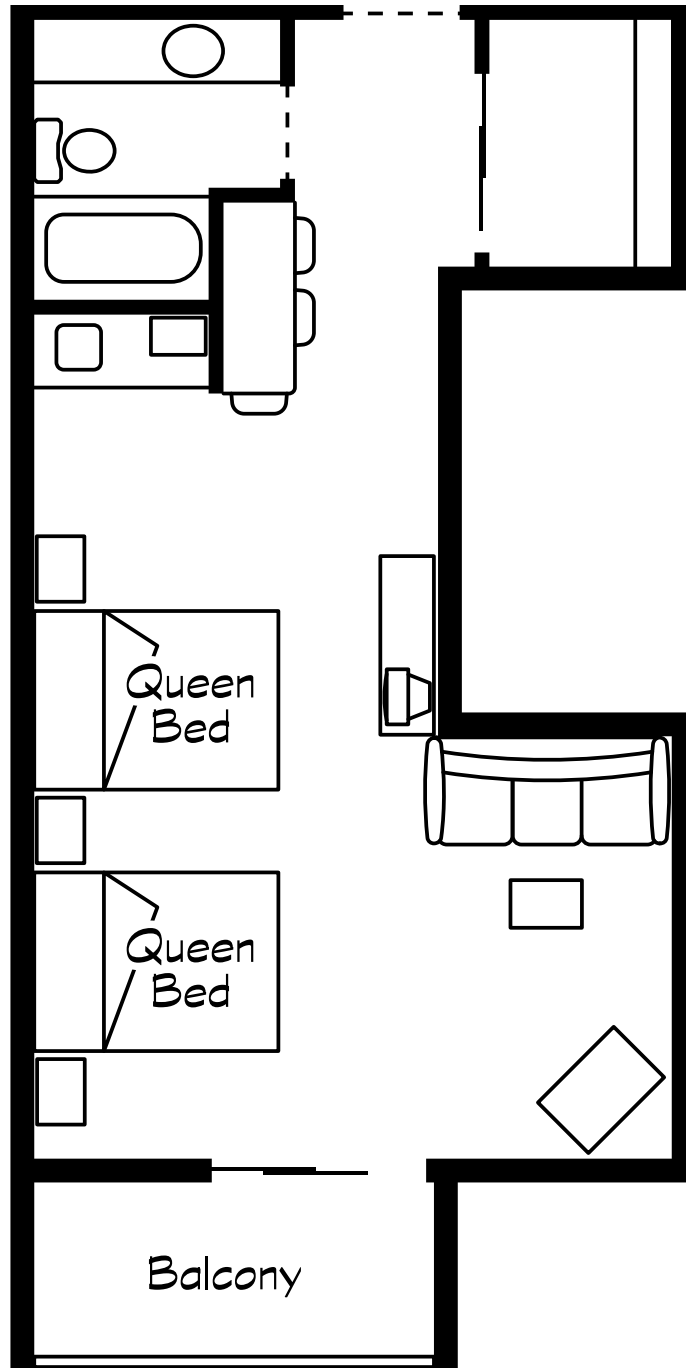

# Angelfish Room

- 2 Queen Beds
- Queen Sofa Bed
- Wet Bar
- 20" TV
- Breakfast Counter
- Balcony

Maximum Occupancy: 6  
Waterpark Passes: 4